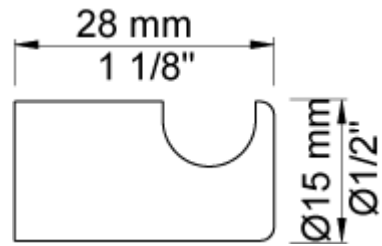

--

Date:
Client:
Project:

T17

Towel hook, 28 mm, 4 pcs.

**Available in colors**

Color 02, Grey	Color 17, Gloss black
Color 04, Light blue	Color 18, White
Color 05, Orange	Color 19, Natural brass
Color 06, Light green	Color 20, Brushed chrome
Color 08, Yellow	Color 21, Carmine red
Color 09, Dark grey	Color 25, Pink
Color 12, Mocca	Color 27, Matt black
Color 14, Bright red	Color 28, Matt white
Color 15, Dark blue	Color 40, Brushed stainless steel
Color 16, Polished chrome	